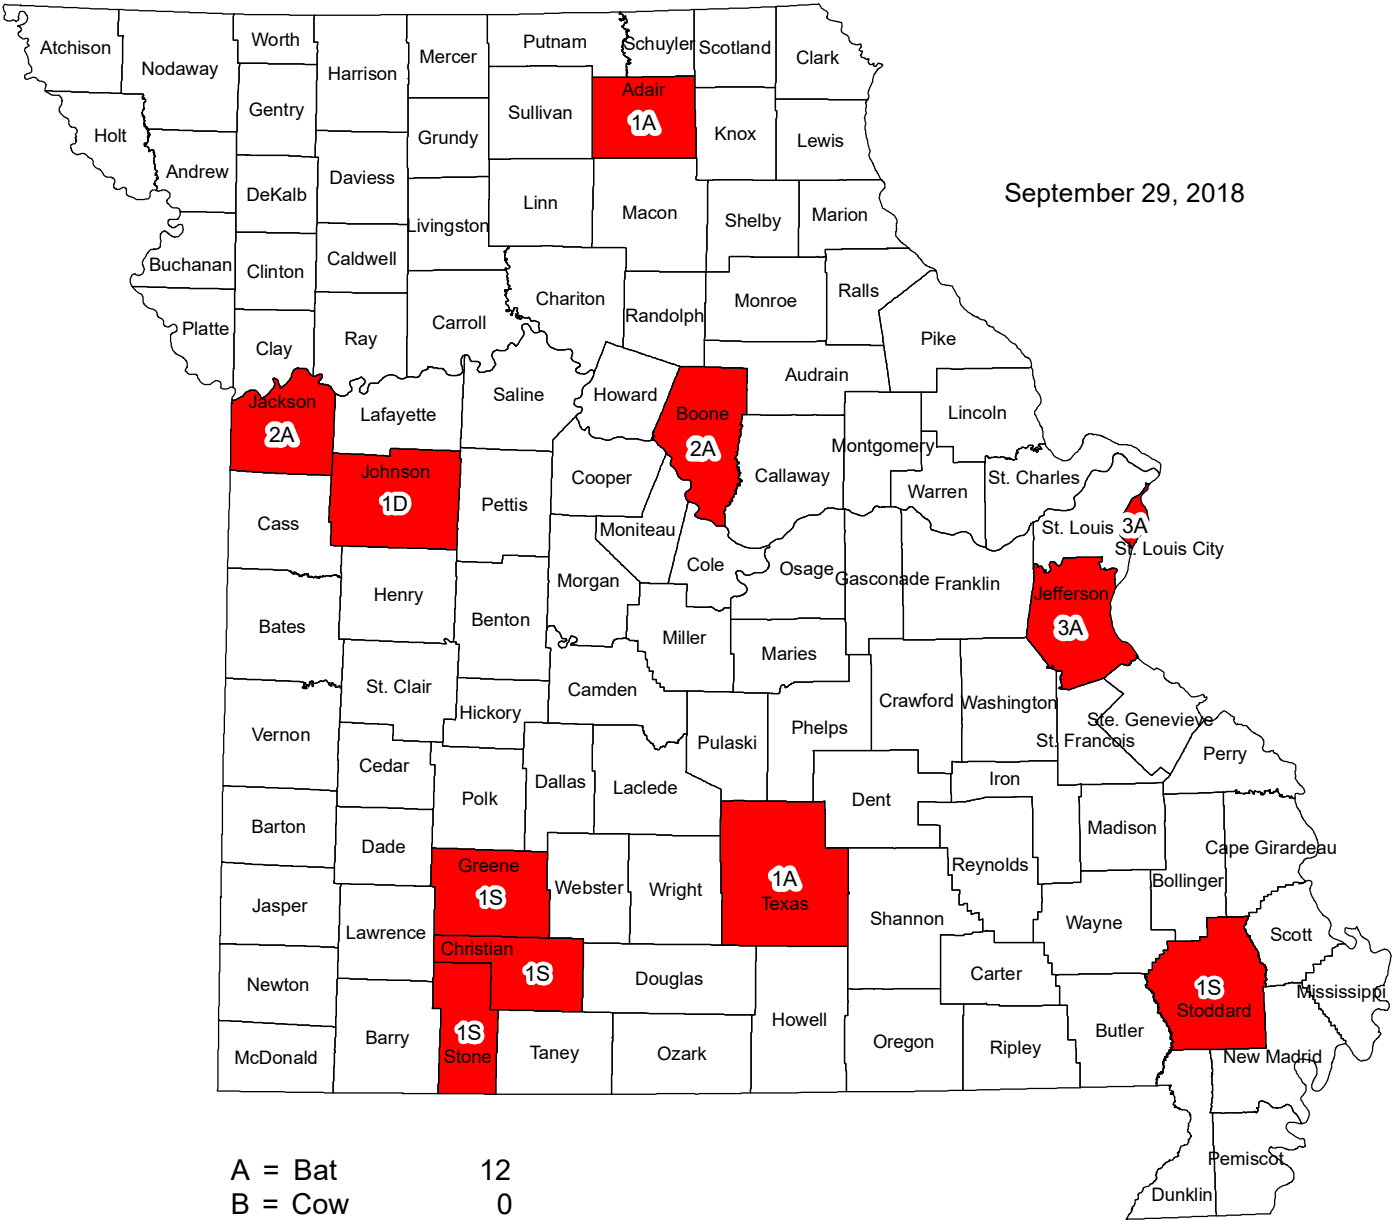

Confirmed Animal Rabies in Missouri 2018

A = Bat	12
B = Cow	0
C = Cat	0
D = Dog	1
F = Fox	0
H = Horse	0
R = Raccoon	0
S = Skunk	4

Total	17

 Counties with Animal Rabies